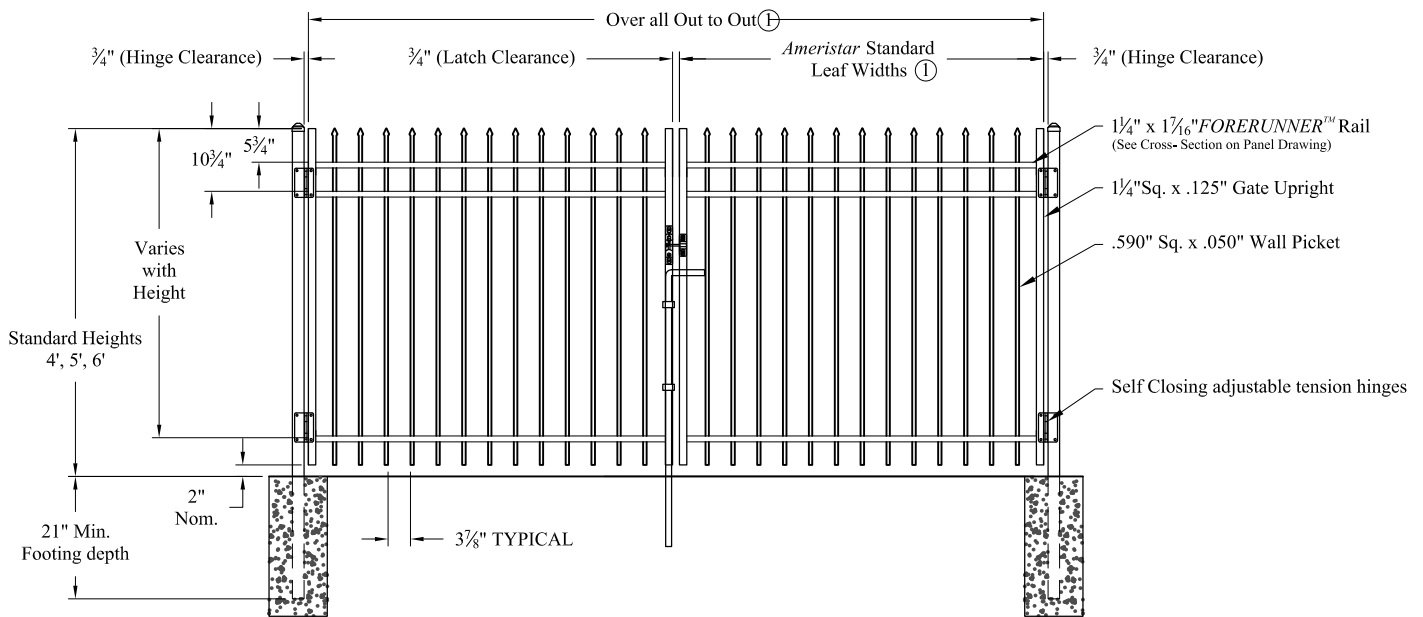

Single gate Arrangement

**NOTES:**

- 1.) See Ameristar gate table for standard out to outs. Custom gate openings available for special out to out/leaf widths.
- 2.) Additional styles of gate hardware are available on request. This could change the Latch & Hinge Clearance.
- 3.) Post footing available in 21" or 33" depths.

Double gate Arrangement

Values shown are nominal and not to be used for installation purposes. See product specification for installation requirements.

CISOG

Title: **ECHELON CLASSIC 3 RAIL SGL & DBL GATE**