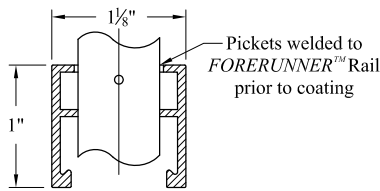

Single gate Arrangement

**NOTES:**

- 1.) See Ameristar gate table for standard out to outs. Custom gate openings available for special out to out/leaf widths.
- 2.) Additional styles of gate hardware are available on request. This could change the Latch & Hinge Clearance.
- 3.) Post footing available in 21" or 33" depths.

Double gate Arrangement

Values shown are nominal and not to be used for installation purposes. See product specification for installation requirements.

CISOG

Title: **ECHELON CLASSIC 3 RAIL SGL & DBL GATE**