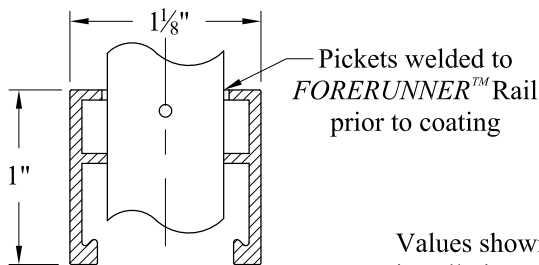

Single gate Arrangement

NOTES:

- 1.) See *Ameristar* gate table for standard out to outs. Custom gate openings available for special out to out/leaf widths.
- 2.) Additional styles of gate hardware are available on request
This could change the Latch & Hinge Clearance.
- 3.) Post footing available in 21" or 33" depths.
- 4.) Rise of arch is dependent on the gate out-to-out.

Values shown are nominal and not to be used for installation purposes. See product specification for installation requirements.

CAISOG

Title: **ECHELON ARCHED CLASSIC 3 RAIL SGL GATE**

DR: CI SH . 1 of 1 SCALE: DO NOT SCALE