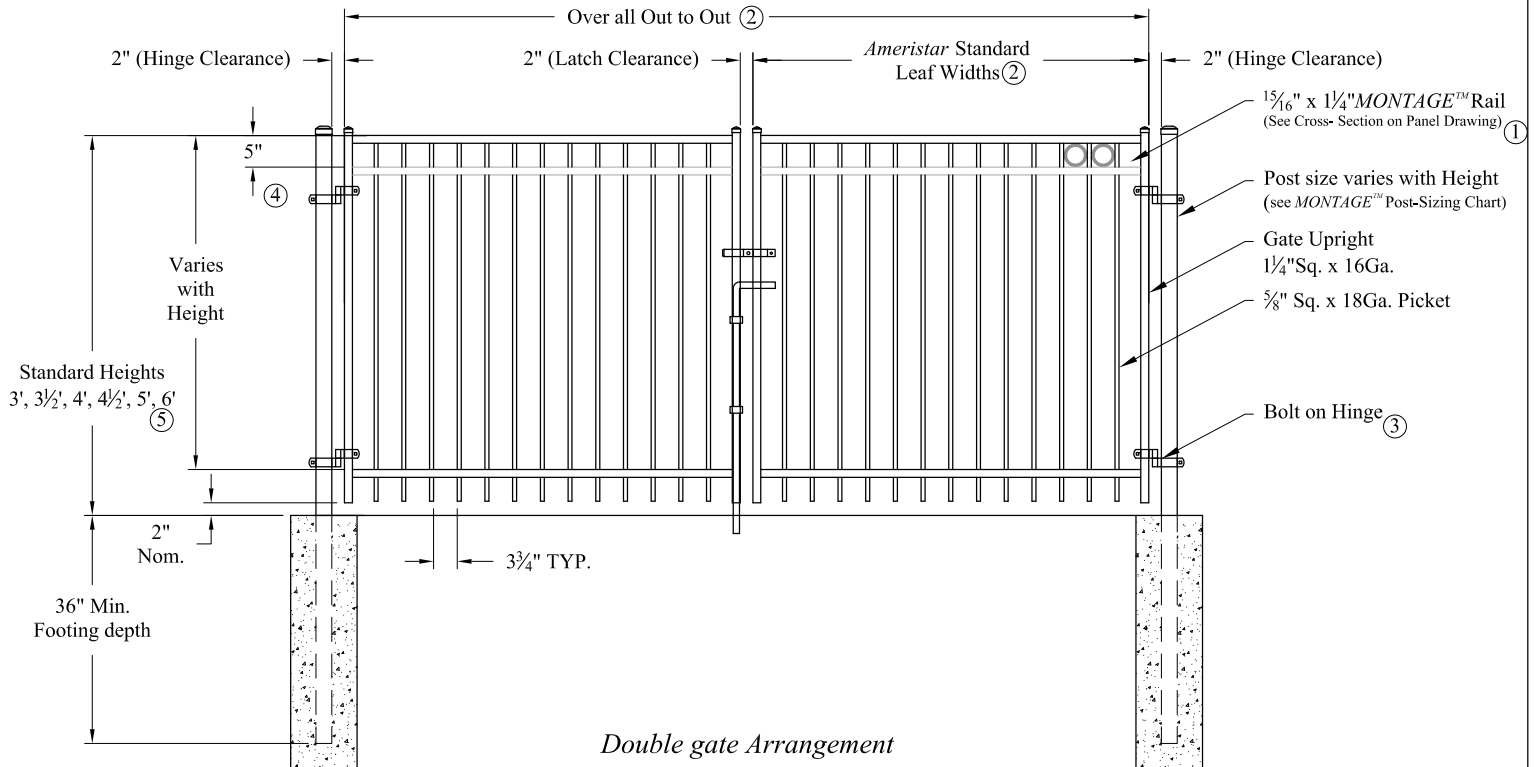

NOTES: *Single gate Arrangement*

- 1.) Post size depends on fence height, weight and wind loads. See MONTAGE™ specifications for post sizing chart.
- 2.) See Ameristar gate table for standard out to outs. Custom gate openings available for special out to out/leaf widths.
- 3.) Additional styles of gate hardware are available on request. This could change the Latch & Hinge Clearance.
- 4.) Third rail required for Double Rings.
- 5.) Available in 3" air space and/or Flush Bottom on most Heights

Values shown are nominal and not to be used for installation purposes. See product specification for installation requirements.

RESIDENTIAL WELDED STEEL GATE

Title: **MONTAGE MAJESTIC 2/3-RAIL SGL & DBL GATE**