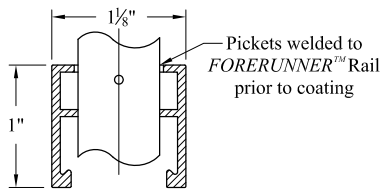

Single gate Arrangement

**NOTES:**

- 1.) See Ameristar gate table for standard out to outs. Custom gate openings available for special out to out/leaf widths.
- 2.) Additional styles of gate hardware are available on request. This could change the Latch & Hinge Clearance.
- 3.) Post footing available in 21" or 33" depths.

Double gate Arrangement

Values shown are nominal and not to be used for installation purposes. See product specification for installation requirements.

MISOG

Title: **ECHELON MAJESTIC 3 RAIL SGL & DBL GATE**