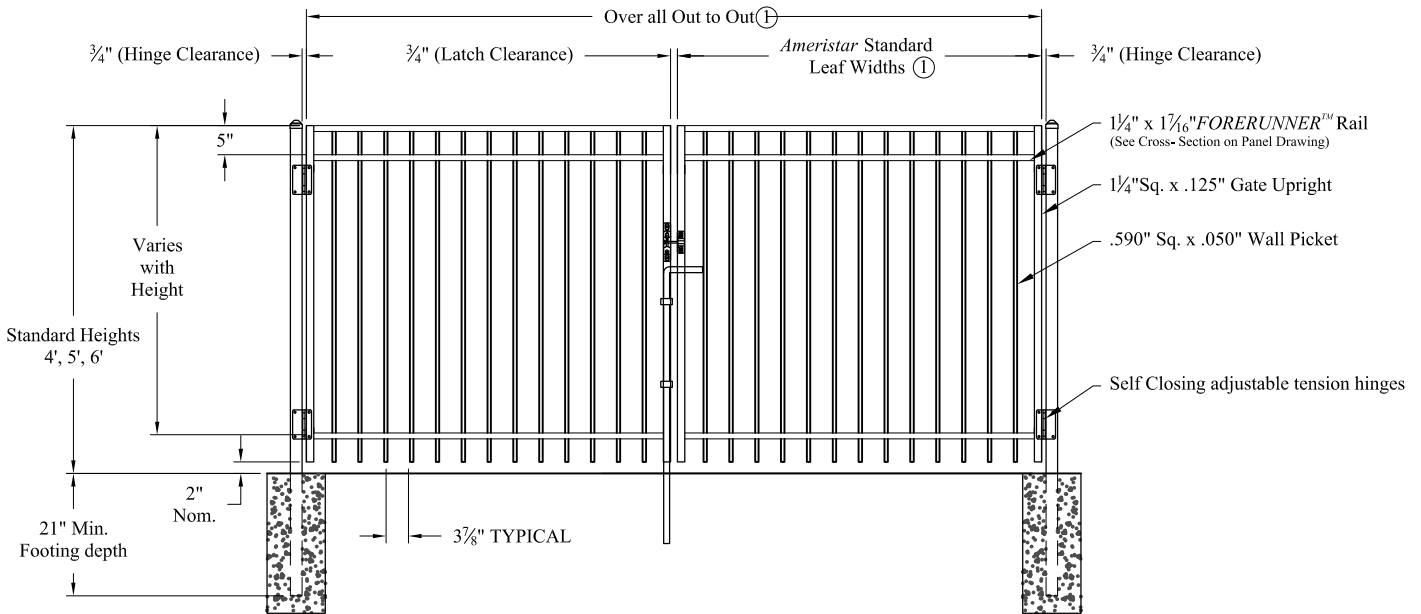

Single gate Arrangement

**NOTES:**

- 1.) See Ameristar gate table for standard out to outs. Custom gate openings available for special out to out/leaf widths.
- 2.) Additional styles of gate hardware are available on request. This could change the Latch & Hinge Clearance.
- 3.) Post footing available in 21" or 33" depths.

Double gate Arrangement

Values shown are nominal and not to be used for installation purposes. See product specification for installation requirements.

MISOG

Title: **ECHELON MAJESTIC 3 RAIL SGL & DBL GATE**