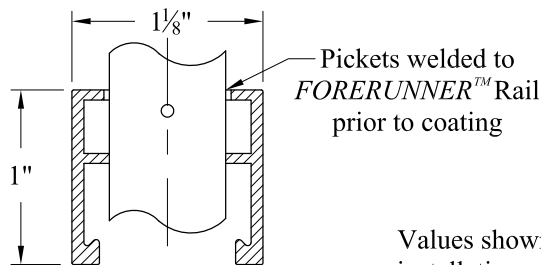

*Single gate Arrangement*

**NOTES:**

- 1.) See Ameristar gate table for standard out to outs. Custom gate openings available for special out to out/leaf widths.
- 2.) Additional styles of gate hardware are available on request This could change the Latch & Hinge Clearance.
- 3.) Post footing available in 21" or 33" depths.
- 4.) Rise of arch is dependent on gate out-to-out.

Values shown are nominal and not to be used for installation purposes. See product specification for installation requirements.

MAISOG

Title: **ECHELON ARCHED MAJESTIC 3 RAIL SGL GATE**

DR: CI SH . 1 of 1 SCALE: DO NOT SCALE