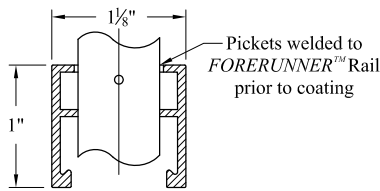

Single gate Arrangement

NOTES:

- 1.) See Ameristar gate table for standard out to outs. Custom gate openings available for special out to out/leaf widths.
- 2.) Additional styles of gate hardware are available on request. This could change the Latch & Hinge Clearance.
- 3.) Post footing available in 21" or 33" depths.

Double gate Arrangement

Values shown are nominal and not to be used for installation purposes. See product specification for installation requirements.

GISOG

Title: **ECHELON GENESIS 3 RAIL SGL & DBL GATE**