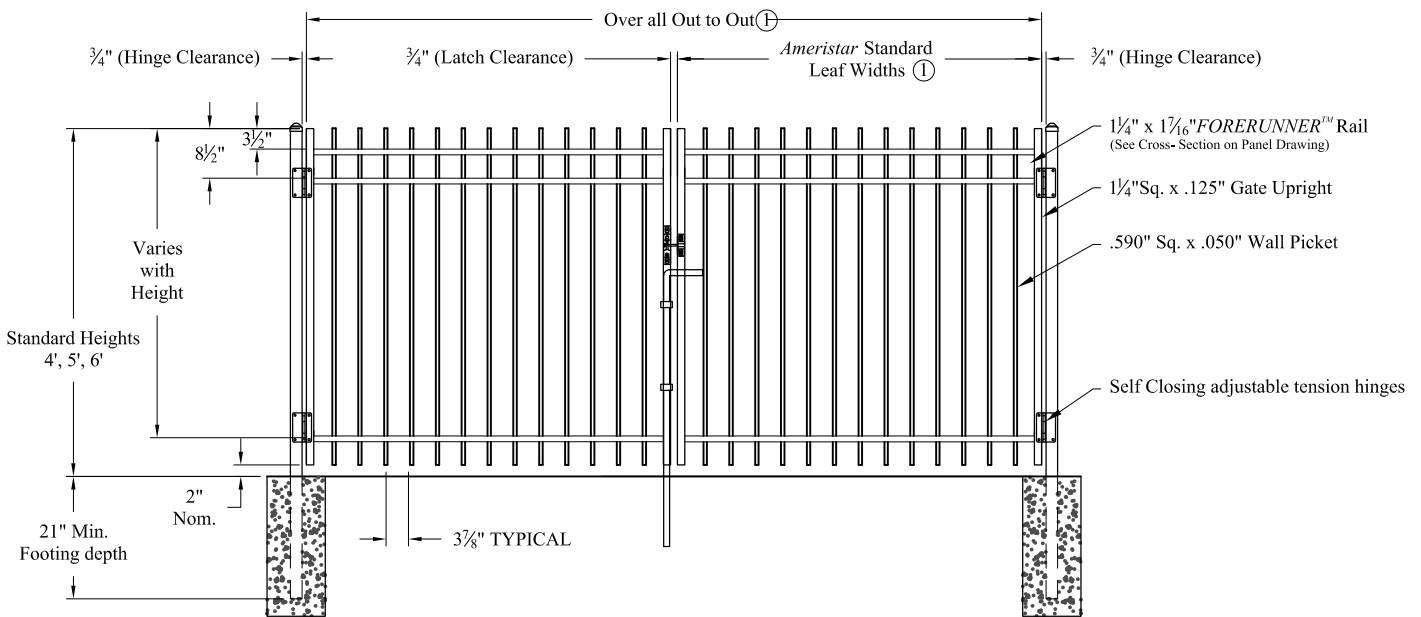

Single gate Arrangement

NOTES:

- 1.) See Ameristar gate table for standard out to outs. Custom gate openings available for special out to out/leaf widths.
- 2.) Additional styles of gate hardware are available on request. This could change the Latch & Hinge Clearance.
- 3.) Post footing available in 21" or 33" depths.

Double gate Arrangement

Values shown are nominal and not to be used for installation purposes. See product specification for installation requirements.

GISOG

Title: **ECHELON GENESIS 3 RAIL SGL & DBL GATE**