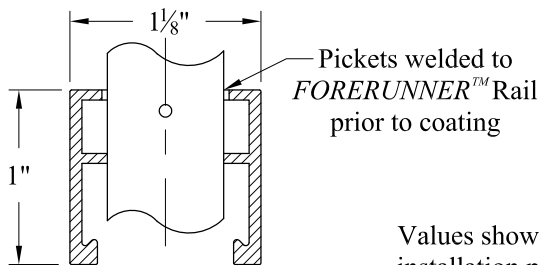

Single gate Arrangement

NOTES:

- 1.) See *Ameristar* gate table for standard out to outs. Custom gate openings available for special out to out/leaf widths.
- 2.) Additional styles of gate hardware are available on request
This could change the Latch & Hinge Clearance.
- 3.) Post footing available in 21" or 33" depths.
- 4.) Rise of arch is dependent on gate out-to-out.

Values shown are nominal and not to be used for installation purposes. See product specification for installation requirements.

GAISOG

Title: **ECHELON ARCHED GENESIS 3 RAIL SGL GATE**

DR: CI SH . 1 of 1 SCALE: DO NOT SCALE